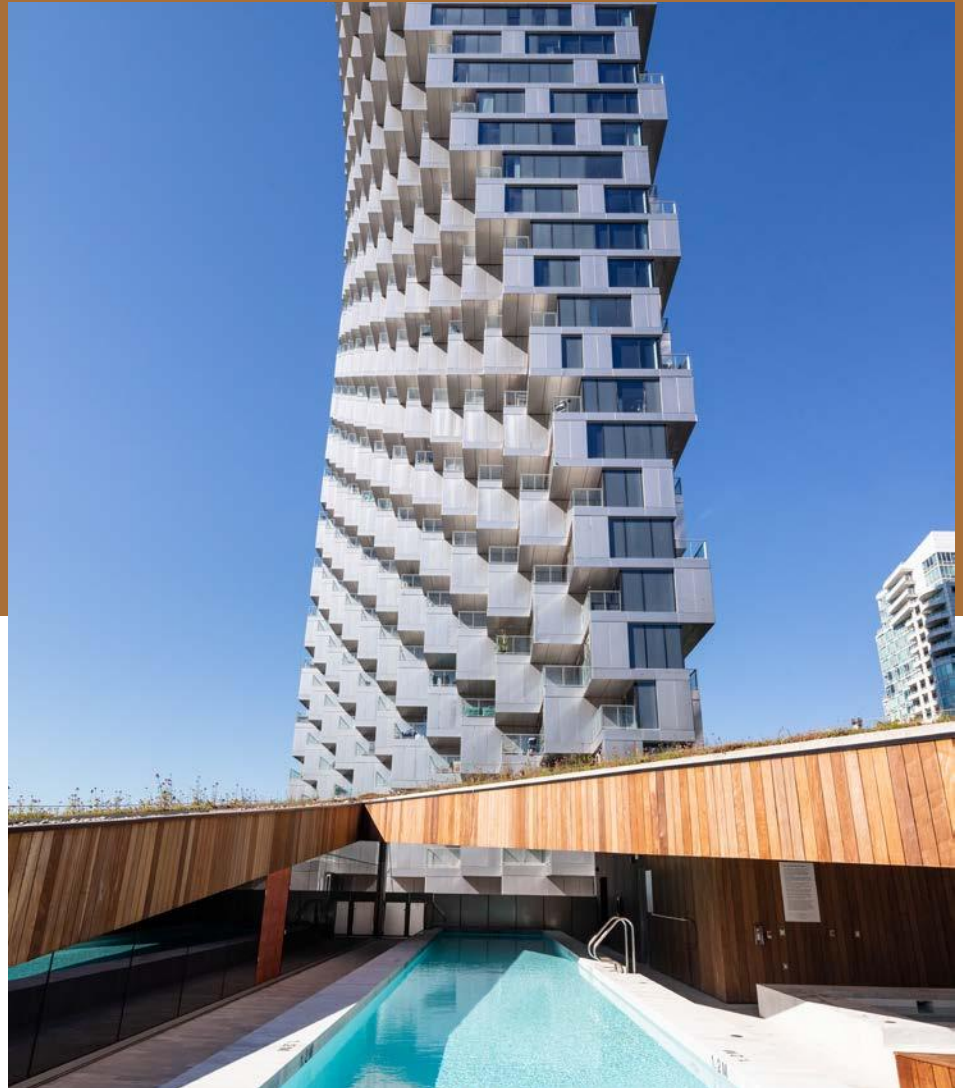

METROPOLITAN

Vancouver House

Vancouver, British Columbia, Canada

Applications

Penthouse Suites

Featuring

KENTWOOD®

Brushed Oak Cirrus
Custom Kanni
Tundra Collection

Custom Herringbone
Brushed Oak Cirrus Herringbone
Cascades Collection

With its precarious profile and twisting facades, **Vancouver House** became an instant icon of Vancouver's skyline. Conceived by architect Bjarke Ingels as an example of Gesamtkunstwerk, a total work of art, the pixelated tower rises from its narrow context among on-ramps and bridge supports, anchoring workspaces, retail, hospitality, shops, and more. Vancouver House boasts some of the most dramatic views in the city. The building residences offer drama aplenty, too - from kitchen islands that appear to levitate to the copper cladding that shimmers with reflected light. Dialog worked with Kentwood's product team to create a custom herringbone floor finished in natural brushed oak for the penthouse suites. The flooring adds a classic element to the bold, futuristic vision of the building and the sweeping natural beauty of its setting.